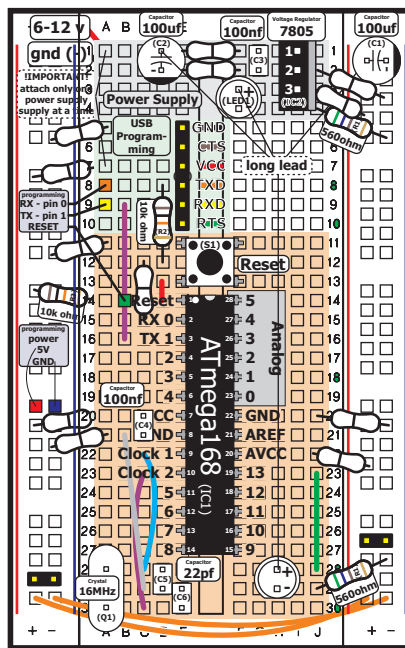

Breadboard Based Arduino Compatible (ARD-101)

(NOTE: Breadboard dimensions vary slightly,
if the power strips do not line up align the
sheet with the main breadboard area and adjust slightly

Do Not Scale When Printing